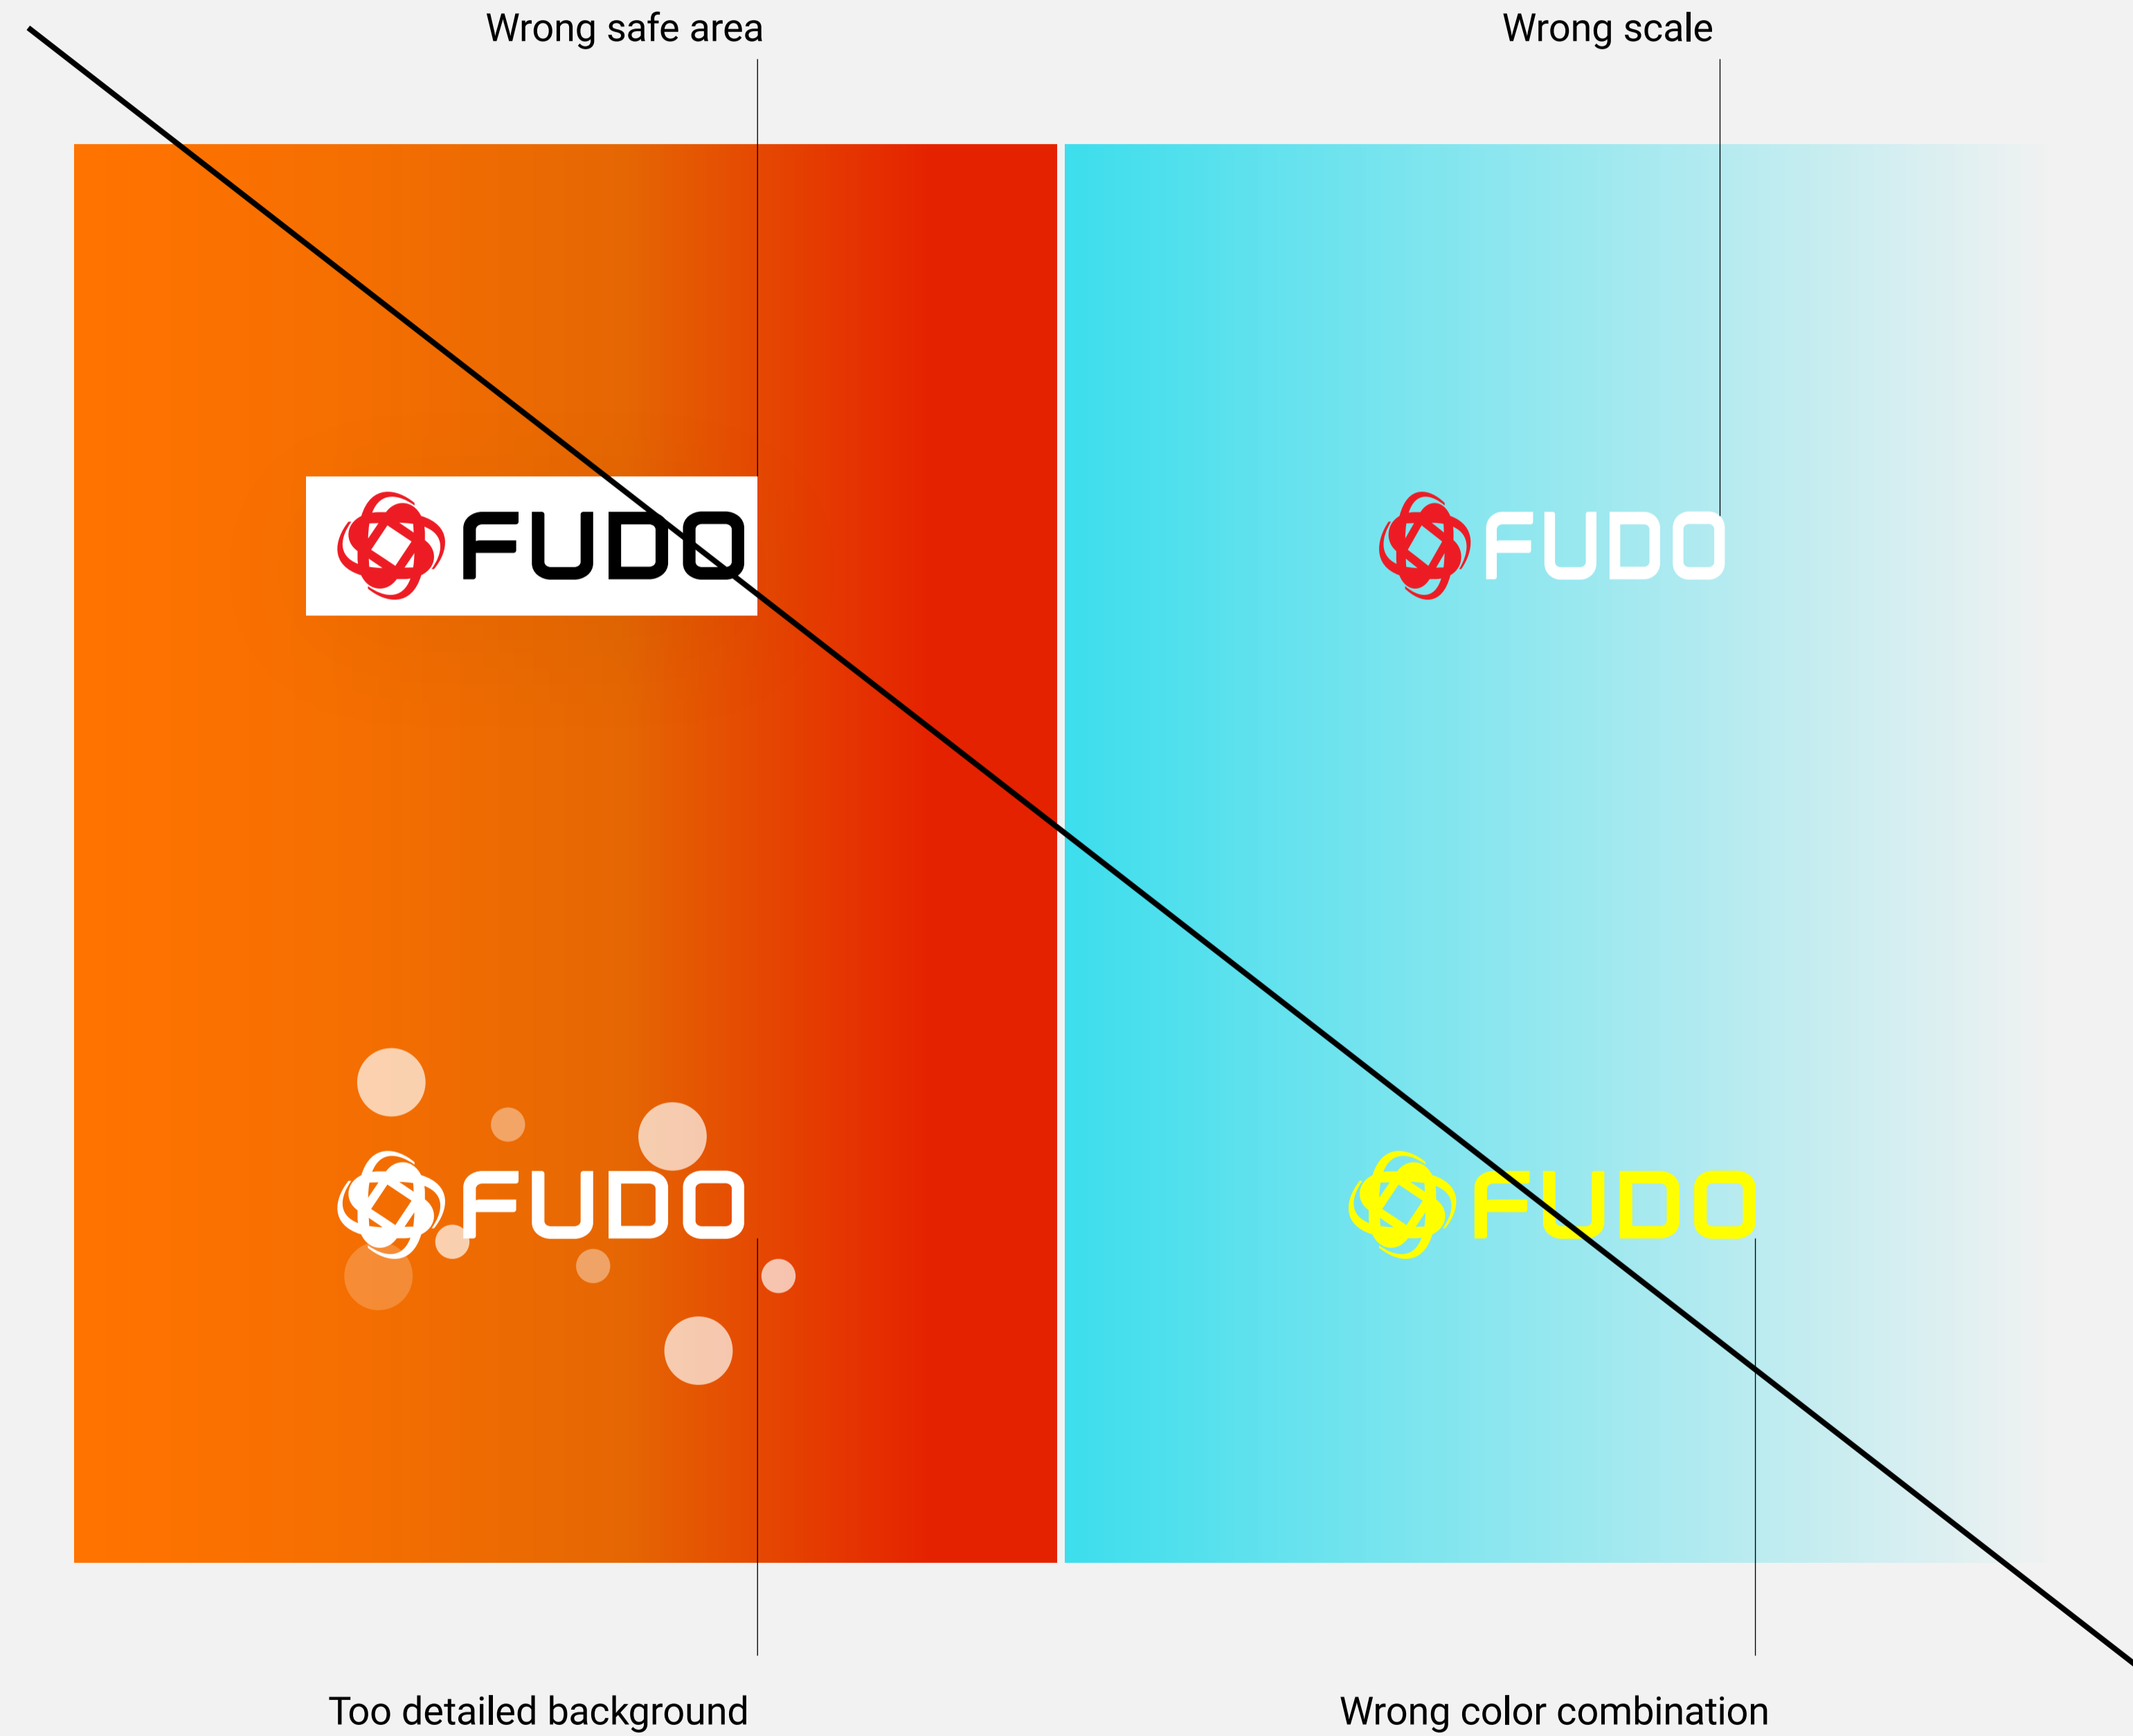

Fudo Security

Brandbook

Fudo Security

Basic logo

Fudo Security

Logo
with tagline

Fudo Security

Symbol

Colors

Fudo Red

HEX

#ED1C24

CMYK

0/100/100/0

PANTONE

485 C

Neutral Black C

RAL

RAL 5004

Fudo Grey

HEX

#F1F2F2

CMYK

0/0/0/5

PANTONE

-

RAL

RAL 7047

Fudo Security

Logo on
different
backgrounds

Wrong usage

Fudo Security